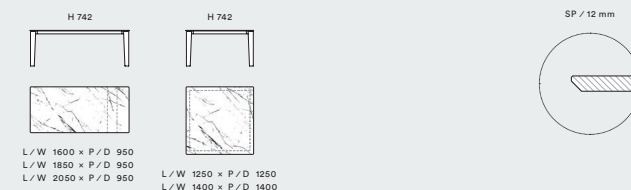

Allungabile